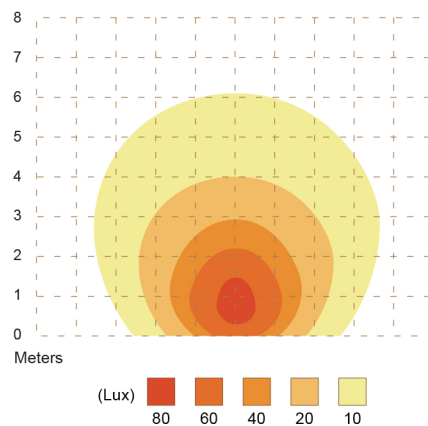

ILLUMINANCE PATTERN

* At 2m mounting height

ACCESSORIES

07040023
(Bezel, Black)

07040030
(Bezel, White)

07040047
(Bezel, Chrome)