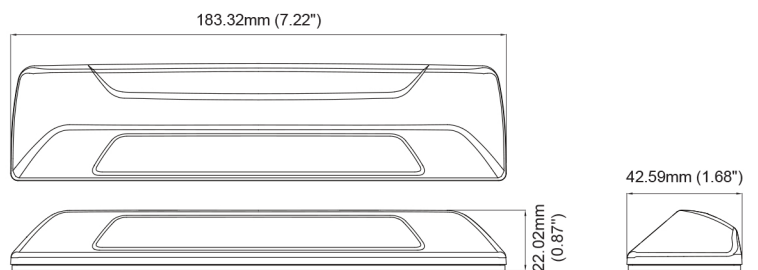

SL157 series

7 Inch Exterior Scene Light

12~24VDC

FEATURES

- Compact and simple design wherever you need illumination.
- Over 1400 Lumen output; Luminous intensity ≥ 660 Lux at 1 meter.
- Certified ECE R10 and CISPR 25.
- 12~24V wide range input.
- Reverse polarity protection.
- Available in black, white or chrome bezel.
- Die-cast aluminium base for efficient heat dissipation and high LED durability.
- Weatherproof and vibration resistant design for internal or external use.

Max. Current: 1.2A @12VDC / 0.6A @24VDC

Max. Power: 14.4 Watt

Wires: Red-VDC: 21cm (20AWG)
Black-GND : 21cm (20AWG)

Fuse Rating: 2A

LED Colour: White

Lens Colour: Clear

Storage Temp. (°C): -40° ~ +75°

Working Temp. (°C): -30° ~ +65°

Warranty: 5 years

Weight : 108g

DIMENSIONS

PART NO.

W012-0xy3W-000

x : refer to R10 label

- 0 = w/o R10 Label
- 1 = w/ R10 Label

y : refer to Bezel Kit